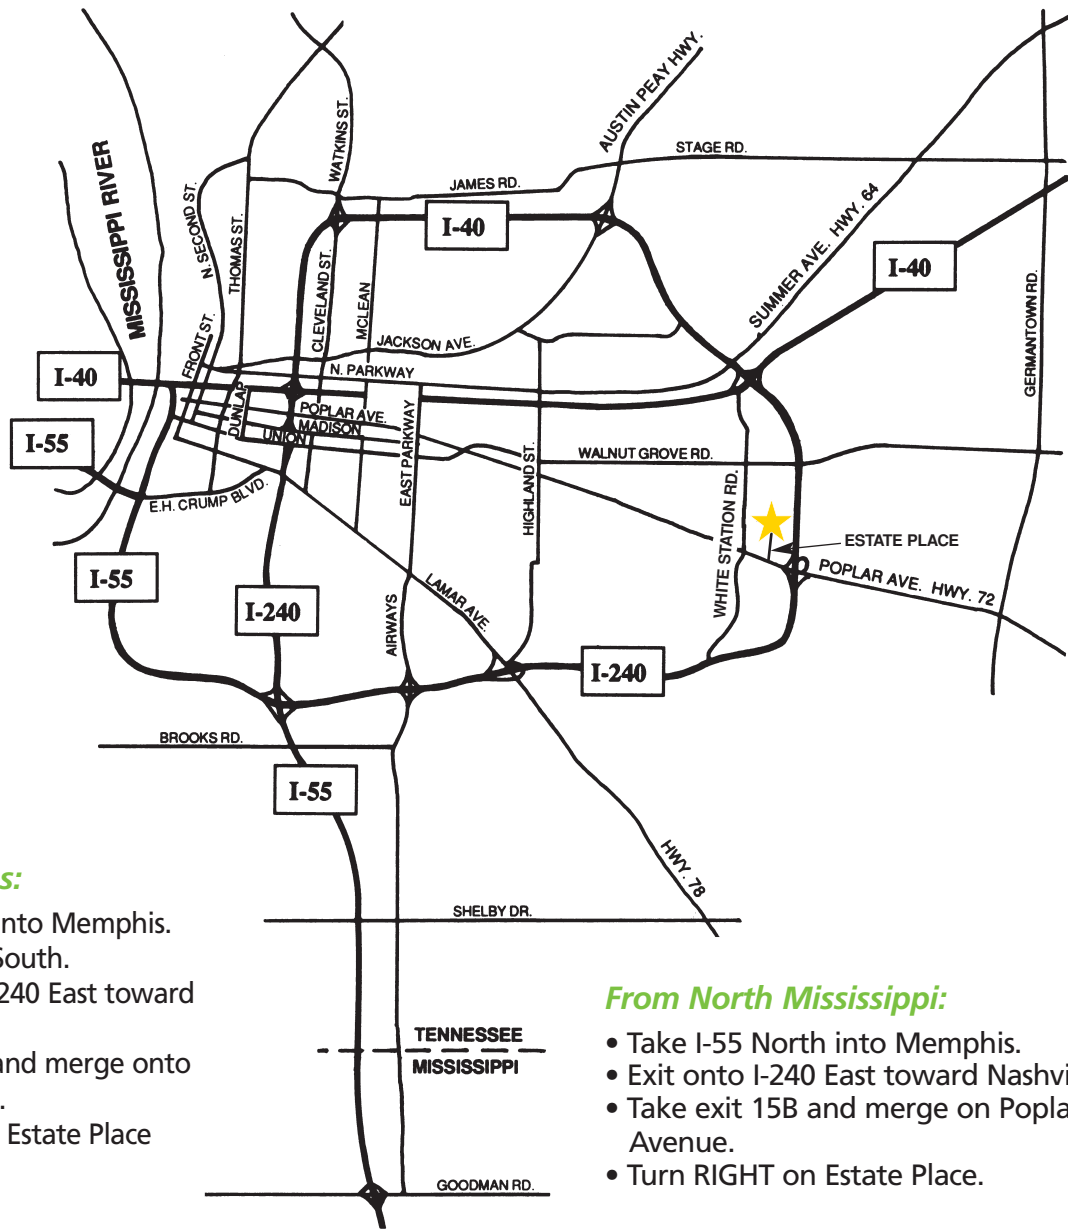

Directions to Le Bonheur East • 786 Estate Place • Memphis, TN

From Millington:

- Take Highway 385/Paul Barret Parkway East.
- Exit onto State Highway 204/Singleton Parkway following signs for Memphis.
- Turn RIGHT at State Highway 14.
- Merge onto I-40 East and continue on I-240 West toward Jackson, MS.
- Take exit 15 and merge onto Poplar Avenue.
- Turn RIGHT at Estate Place.

From West Tennessee:

- Take I-40 West into Memphis.
- Exit onto I-240 East toward Nashville.
- Take exit 15 and merge on Poplar Avenue.
- Turn RIGHT on Estate Place.

From Arkansas:

- Take I-40 East into Memphis.
- Exit onto I-55 South.
- Continue on I-240 East toward Nashville.
- Take exit 15B and merge onto Poplar Avenue.
- Turn RIGHT on Estate Place

From North Mississippi:

- Take I-55 North into Memphis.
- Exit onto I-240 East toward Nashville.
- Take exit 15B and merge on Poplar Avenue.
- Turn RIGHT on Estate Place.